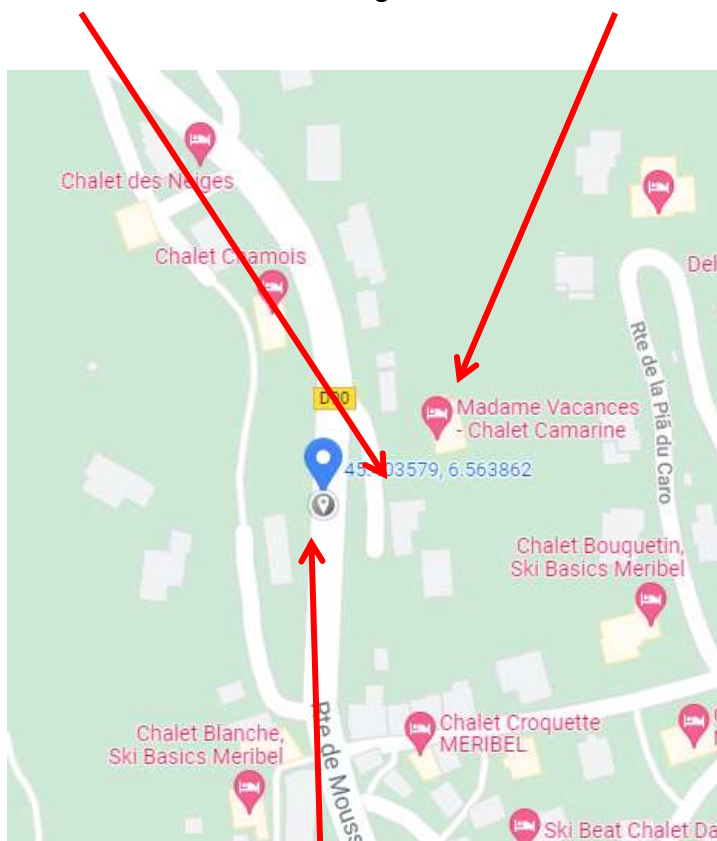

Chalet Victoria – Méribel

Address : 4379 Route de Moussillon, 73550 Méribel

GPS : 45.403579, 6.563862

Here is the website on Google Maps for the Chalet Victoria :

<https://www.google.fr/maps/place/45%C2%B024'12.9%22N+6%C2%B033'49.9%22E/@45.4035729,6.5627627,18z/data=!3m1!4b1!4m6!3m5!1s0x0:0xa20942aeaae03909!7e2!8m2!3d45.4035713!4d6.5638572>

On the Google Maps Android App, you can search for the Chalet Camarine Méribel – the Chalet Victoria is located to the right of Chalet Camarine, a little bit further up

Car park

This is the view as you come up the D90

You can park here across from the Chalet

We wish you a safe journey to Méribel and hope you have a fantastic holiday!