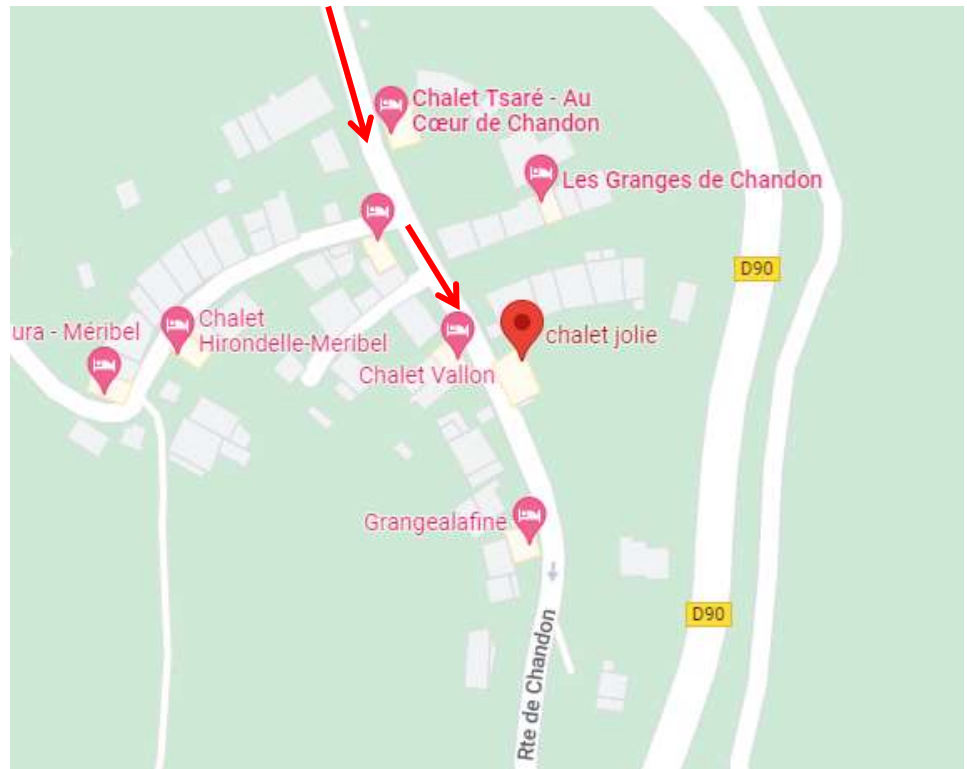

Chalet Jolie - Méribel

Address : 333 Route du Chandon, 73550 Méribel

Chalet Jolie is located on the one-way road, Route du Chandon.

Here is the website on Google Maps for the Chalet Jolie :

<https://www.google.fr/maps/place/333+Rte+de+Chandon,+73550+Les+Allues/@45.4192933,6.5543173,18z/data=!4m15!1m9!3m8!1s0x47897ff0a1d8d723:0xf7e58e8acef51ea1!2schalet+jolie!5m2!4m1!1i2!8m2!3d45.4187552!4d6.5547995!3m4!1s0x47897ff0a1a2c3dd:0x5be9133b29f733bf!8m2!3d45.418669!4d6.5547766>

On the Google Maps
Android App,
you can search for
'Chalet Jolie Méribel'

Chalet Jolie

This is the view you will have as
you travel down Route du Chandon :

This is Chalet Jolie :

You can park in one of the parking spaces in front of the Chalet

We wish you a safe journey to Méribel and hope you have a fantastic holiday!