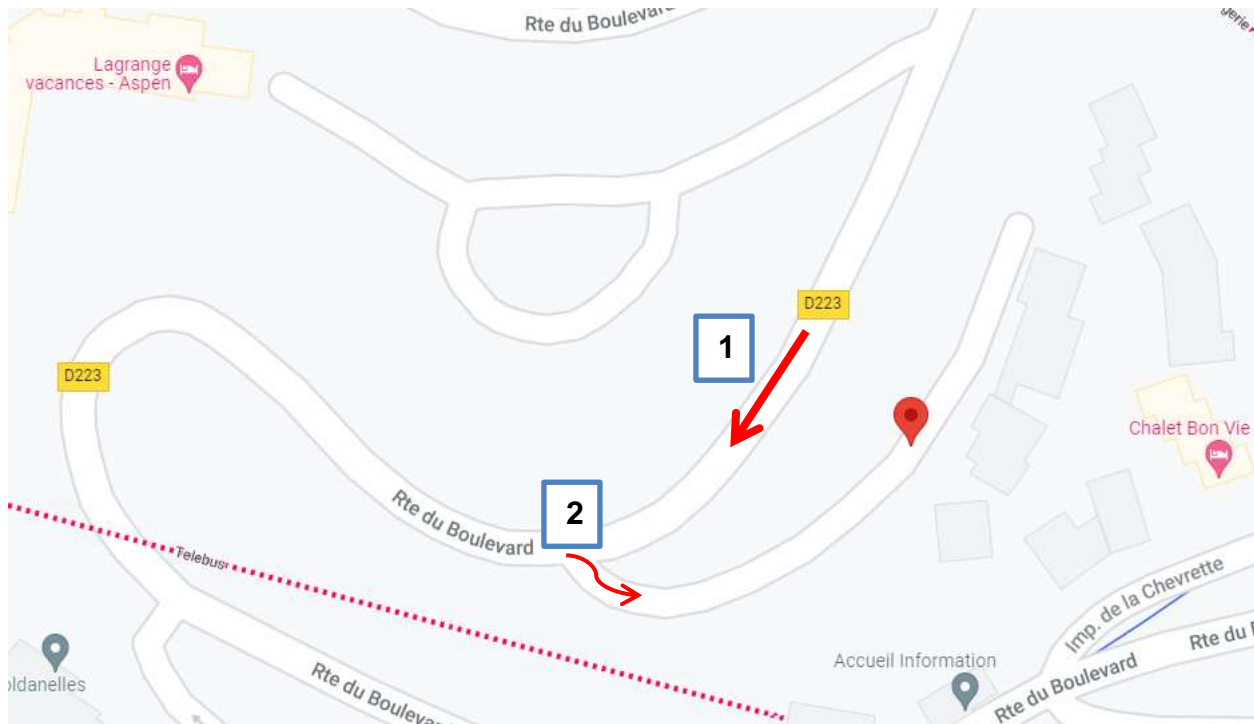

Chalet Panoramique – La Plagne

Address : Chalets des Praz, Impasse de la Chevrette, 73210 La Plagne

GPS : 45.506705, 6.684044

Chalet Panoramique is situated in the group of chalets named 'Chalets des Praz' in Plagne Village.

On the Google Maps Android App, search for 'Chalet Bon Vie La Plagne' which is located close to Chalet Panoramique

Chalet Panoramique is located here

Here is the website on Google Maps for Chalet Bon Vie, located close to Chalet Panoramique :

<https://www.google.fr/maps/place/45%C2%B030'24.2%22N+6%C2%B041'02.5%22E/@45.506756,6.6831871,19z/data=!4m5!3m4!1s0x0:0xe83b1821567115ed!8m2!3d45.506725!4d6.68404>

Accessing Chalet Panoramique

As you go up the D223 towards Plagne Village, below is the view you will have from position **1**

1 You will have this view :

Chalets des Praz sign

Bins

2 Here there is a hairpin turn in order to reach where you can park up to unload

You can park up to unload just at the bottom of the chalet :

To park up for the week, you can park on the large Les Hameaux 1 Car Park **P**