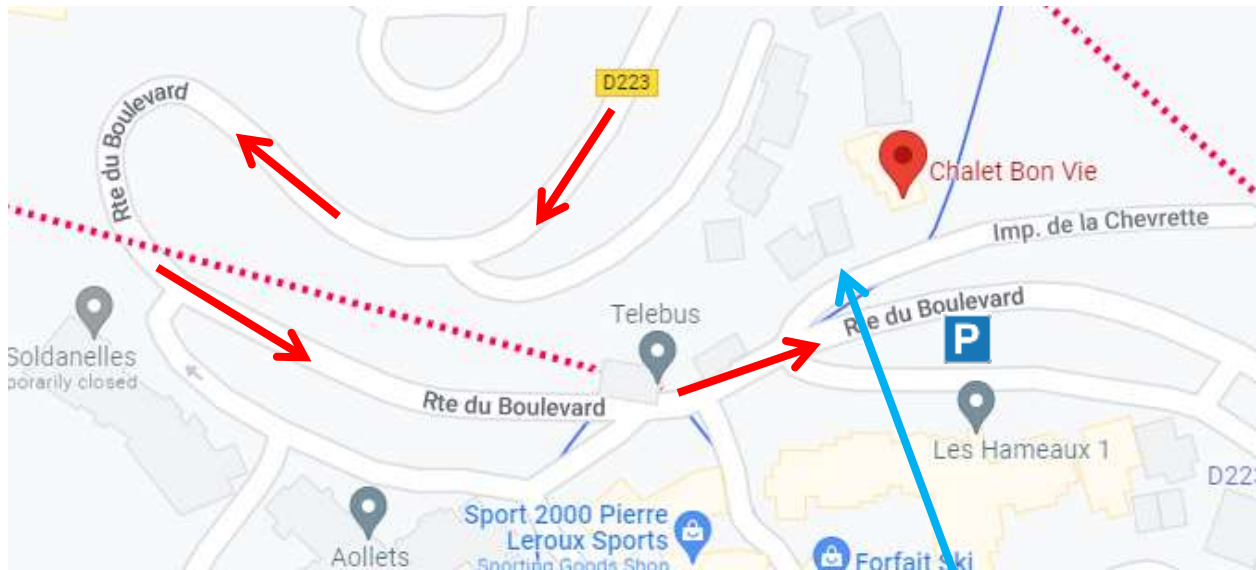

Chalet Panoramique – La Plagne

Address : Chalets des Praz, Impasse de la Chevrette, 73210 La Plagne

GPS : 45.506705, 6.684044

Chalet Panoramique is situated in the group of chalets named 'Chalets des Praz' in Plagne Village.

<https://www.google.fr/maps/place/45%C2%B030'24.2%22N+6%C2%B041'02.5%22E/@45.506756,6.6831871,19z/data=!4m5!3m4!1s0x0:0xe83b1821567115ed!8m2!3d45.506725!4d6.68404>

Accessing Chalet Panoramique

As you go up the D223 towards Plagne Village, below is the view you will have from position **1**

1 You will have this view :

Chalets des Praz sign

Bins

2 Here there is a hairpin turn in order to reach where you can park up to unload

You can park up to unload just at the bottom of the chalet :

To park up for the week, you can park on the large Les Hameaux 1 Car Park **P**

which is further up the D223, just above the 'Chalets des Praz' chalets :

Follow the D223 upwards :

For easy access to Chalet Panoramique, take the stairs located on Imp. de la Chevrette

**We wish you a safe journey to La Plagne
and hope you have a fantastic holiday!**