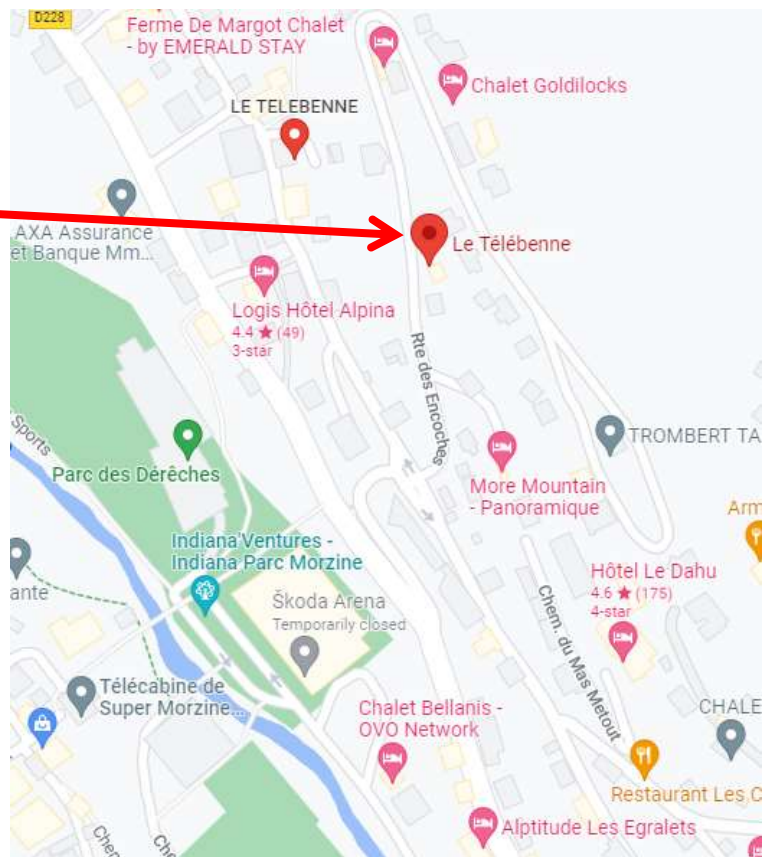

Chalet Télébenne – Morzine

Address : 128 Route des Encoches, 74110 Morzine

Here is the website on Google Maps for the Chalet Télébenne :

<https://www.google.fr/maps/place/Le+T%C3%A9lebenne/@46.1848435,6.7017522,17z/data=!4m9!1m2!2m1!1stelebenne+morzine!3m5!1s0x478c1d69ef3c9801:0x81577d3cd24b7aae!8m2!3d46.1858325!4d6.7061483!15sChFOZWxiYmVubmUgbW9yemluZZIBB2xvZGdpbmfqAQA>

On the Google Maps Android app,
when you search
'Chalet Telebenne Morzine',
this is where the chalet is located

This is the direction you'll be coming from, if you're coming from the centre of Morzine

Turn up this road and continue up for about 200m, the chalet is on your right

You can park up in front of the Télébenne for the duration of your stay.

There is enough room for 2-3 cars.

We wish you a safe journey to Morzine and hope you have a fantastic holiday!