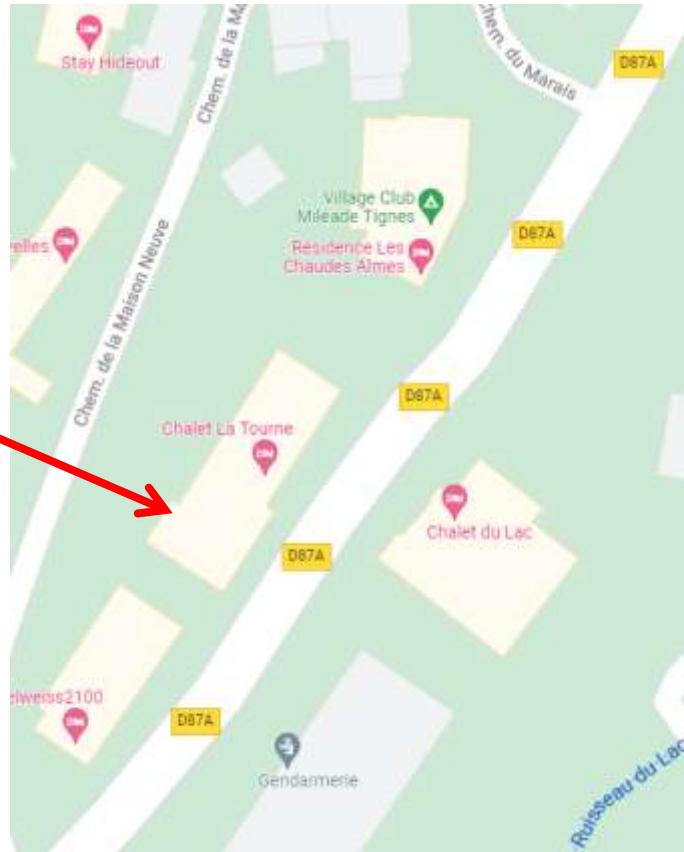

Chalet Valérie – Tignes

Address : D87A, 73320 Tignes Le Lac

Chalet Valérie is situated on the right as you come up the D87A and enter Tignes Le Lac

On the Google Maps
Android App,
search for
'Chalet La Tourne Tignes'
(this is near to where
Chalet Valérie is located)

Here is the website link for Google Maps for 'Chalet La Tourne':

<https://www.google.fr/maps/place/Chalet+La+Tourne/@45.4717855,6.907001,17z/data=!3m1!4b1!4m8!3m7!1s0x4789737324296481:0x77cf1313f98568da!5m2!4m1!1i2!8m2!3d45.4717663!4d6.9092235>